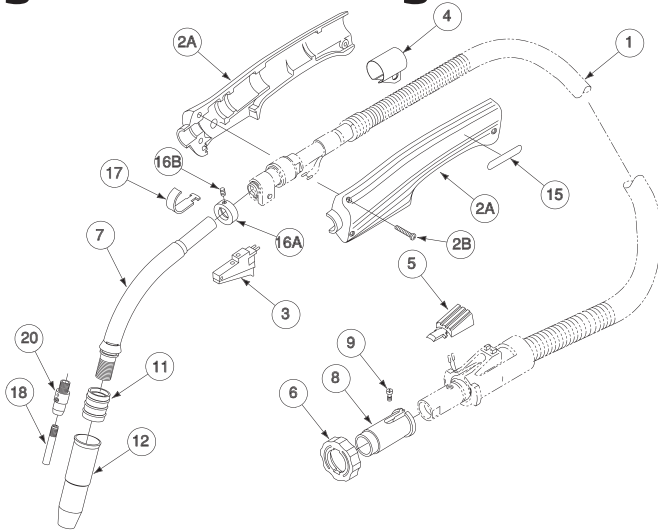

# Magnum® 300 & Magnum® 400

ITEM	DESCRIPTION	PART #	QTY
<b>Gun &amp; Cable Assembly:</b>			
300 Amp [See Table 1]		K470-[-]	1
400 Amp [See Table 1]		K471-[-]	1
**400 Amp [Short Neck] [See Table 1]		K541-[-]	1
1	Connector Assembly	See Parts [B]	1
2A	Gun Handle [Left & Right]	9SG1927	1
2B	Pan Head Screw (for Handle)	9SS18825-1	3
3	Trigger Assembly [Non Interlocking-Standard]	9SS21002	1
3	Trigger Assembly [Interlocking-Parts Order Only]	9SS20677 *	1
4	Spring Boot Retainer [Gun End Only]	9SS24719	1
5	Connector Cover	9SL7723	1
6	Nut [Cable Handle]	9SS18690	1
7	Gun Tube Assembly	Pg 34	1
8	Tail Piece	9SM15607	1
9	Gas Plug Assembly	9SS18695	1
11	Slip on Nozzle Insulator	Pg 33	1
12	Gas Nozzle	Pg 32	1
15	Decal 300 Amp	9SS18750-1	1
15	Decal 400 Amp	9SS18750-2***	1
16	Collar Assembly, Includes:	9SS18831	1
16A	Collar	S18830	1
16B	Set Screw	9SS11604-46	1
17	Hanger	9SM15693	1
18	Contact Tip	Pg 31	1
20	Gas Diffuser	Pg 33	1
<b>Items Not Shown:</b>			
	Cable Liners	Pg 34	1
<b>Options:</b>			
	Magnum Connector Kits	Pg 28	1
	Magnum Fast-Connect Gas Tube Kit [for K466-1]	Order K481	1

## Parts B

1	Incoming Connector Assembly	9SS18789	1
2	Connector Nut [300 Amp]	9SS18749-1	2
2	Connector Nut [400 Amp]	9SS18749-2	2
3	Cable Handle	9SL7725	1
4	Cable Assembly [Includes 4A]	NSS	
4A	Terminal [For Mating Gun Connector End]	9SS19492-1	2
5	Spring Boot	9SS24676	2
6	Strain Relief Housing	9SS18786	1
7	Strain Relief	9SS18787	2
8	Gun Tube Connector Assembly, Includes:	9SS18655	1
	Gun Tube Connector	M15635	1
	Tube	S18847	1
	"O" Ring	9ST13483-8	1
	Clamping Screw	9ST14438	1
	Retaining Ring	9SS9776-7	1
9	Spring Boot Retainer	9SS24678	1
10	Incoming End Nut [300 Amp]	9SS23822-300	1
10	Incoming End Nut [400 Amp]	9SS23822-400	1
11	Strain Relief Housing	9SS24677	1
12	Nozzle Clamp	9SS15921-1	1