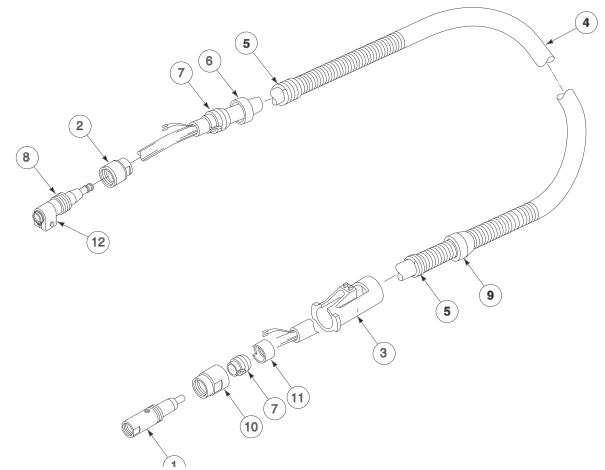

# Magnum® 300 & Magnum® 400

ITEM	DESCRIPTION	PART #	QTY
<b>Gun &amp; Cable Assembly:</b>			
300 Amp [See Table 1]		K470-[-]	1
400 Amp [See Table 1]		K471-[-]	1
**400 Amp [Short Neck] [See Table 1]		K541-[-]	1
1	Connector Assembly	See Parts [B]	1
2A	Gun Handle [Left & Right]	9SG1927	1
2B	Pan Head Screw (for Handle)	9SS18825-1	3
3	Trigger Assembly [Non Interlocking-Standard]	9SS21002	1
3	Trigger Assembly [Interlocking-Parts Order Only]	9SS20677 *	1
4	Spring Boot Retainer [Gun End Only]	9SS24719	1
5	Connector Cover	9SL7723	1
6	Nut [Cable Handle]	9SS18690	1
7	Gun Tube Assembly	Pg 34	1
8	Tail Piece	9SM15607	1
9	Gas Plug Assembly	9SS18695	1
11	Slip on Nozzle Insulator	Pg 33	1
12	Gas Nozzle	Pg 32	1
15	Decal 300 Amp	9SS18750-1	1
15	Decal 400 Amp	9SS18750-2***	1
16	Collar Assembly, Includes:	9SS18831	1
16A	Collar	S18830	1
16B	Set Screw	9SS11604-46	1
17	Hanger	9SM15693	1
18	Contact Tip	Pg 31	1
20	Gas Diffuser	Pg 33	1
<b>Items Not Shown:</b>			
	Cable Liners	Pg 34	1
<b>Options:</b>			
	Magnum Connector Kits	Pg 28	1
	Magnum Fast-Connect Gas Tube Kit [for K466-1]	Order K481	1

## Parts B

1	Incoming Connector Assembly	9SS18789	1
2	Connector Nut [300 Amp]	9SS18749-1	2
2	Connector Nut [400 Amp]	9SS18749-2	2
3	Cable Handle	9SL7725	1
4	Cable Assembly [Includes 4A]	NSS	
4A	Terminal [For Mating Gun Connector End]	9SS19492-1	2
5	Spring Boot	9SS24676	2
6	Strain Relief Housing	9SS18786	1
7	Strain Relief	9SS18787	2
8	Gun Tube Connector Assembly, Includes:	9SS18655	1
	Gun Tube Connector	M15635	1
	Tube	S18847	1
	"O" Ring	9ST13483-8	1
	Clamping Screw	9ST14438	1
	Retaining Ring	9SS9776-7	1
9	Spring Boot Retainer	9SS24678	1
10	Incoming End Nut [300 Amp]	9SS23822-300	1
10	Incoming End Nut [400 Amp]	9SS23822-400	1
11	Strain Relief Housing	9SS24677	1
12	Nozzle Clamp	9SS15921-1	1